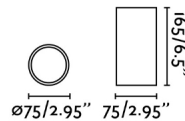

REL is a ceiling lamp for indoor lighting. Made in aluminium finished in white. The light source is LED 15W 2700K 60°, included. This ceiling lamp is ideal for lighting modern spaces.

General characteristics