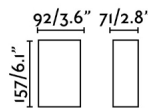

### General characteristics

Fixation	Wall
Type	I
IP	54
voltage	100V-240V
Hertz	50/60Hz
included battery	.
Power	2x3W