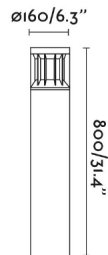

General characteristics

Fixation	Floor
Type	I
IP	65
voltage	100V-240V
Hertz	50/60Hz
Power	20W
IK	10

Material

Body/Structure	Aluminium+PC
Diffuser	PC

Finish

Body/Structure	Dark Grey
Diffuser	Transparent

Lighting characteristics