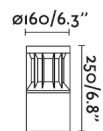

General characteristics

Fixation	Post, Floor
Type	I
IP	65
voltage	220V-240V
Hertz	50/60Hz
Power	14W
IK	10

Material

Body/Structure	Aluminium+PC
Diffuser	PC

Finish

Body/Structure	Dark Grey
Diffuser	Transparent