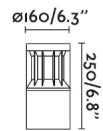

General characteristics

Fixation	Post, Floor
Type	I
IP	65
voltage	100V-240V
Hertz	50/60Hz
Power	14W
IK	10

Material

Body/Structure	Aluminium+PC
Diffuser	PC

Finish

Body/Structure	Dark Grey
Diffuser	Transparent