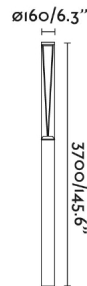

RUSH 3700 is a collection of technical lighting for the outdoors. The entire collection is made of aluminium and transparent polycarbonate, has a shock resistance of IK10 and has IP65 which gives it high protection against rain and solid bodies. This 3'7m pole lamp is perfect for lighting gardens or parks. The 180° option allows asymmetric lighting. DALI version. With a colour temperature of 3000K, this down light allows you to create warm and comfortable environments.

General characteristics

Fixation	Floor
Type	I
IP	65
voltage	220V-240V
Hertz	50/60Hz
Power	38W
IK	10

Material

Body/Structure	Aluminium+PC
Diffuser	PC

Finish

Body/Structure	Dark Grey
Diffuser	Transparent

Lighting characteristics