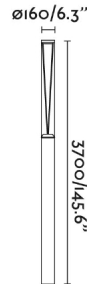

RUSH 3700 is a collection of technical lighting for the outdoors. The entire collection is made of aluminium and transparent polycarbonate, has a shock resistance of IK10 and has IP65 which gives it high protection against rain and solid bodies. This 3'7m pole lamp is perfect for lighting gardens or parks. The 180° option allows asymmetric lighting.

## General characteristics

Fixation	Floor
Type	I
IP	65
voltage	100V-240V
Hertz	50/60Hz
Power	38W
IK	10