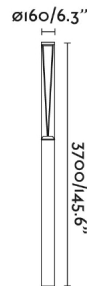

RUSH is a collection of technical lighting for the outdoors. The entire collection is made of aluminium and transparent polycarbonate, has a shock resistance of IK10 and has IP65 which gives it high protection against rain and solid bodies. This 3'7m pole lamp is perfect for lighting gardens or parks. The 360° option allows symmetrical lighting. CASAMBI version.

General characteristics

Fixation	Floor
Type	I
IP	65
voltage	220V-240V
Hertz	50/60Hz
Power	38W
IK	10

Material

Body/Structure	Aluminium+PC
Diffuser	PC

Finish

Body/Structure	Dark Grey
Diffuser	Transparent

Lighting characteristics