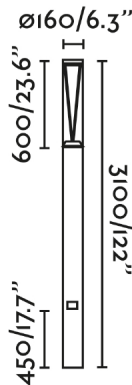

RUSH is a collection of technical lighting for the outdoors. The entire collection is made of aluminium and transparent polycarbonate, has a shock resistance of IK10 and has IP65 which gives it high protection against rain and solid bodies. This 3'1m pole lamp is perfect for lighting gardens or parks. The 360° option allows symmetrical lighting. Using the wide variant it is possible to dissipate the light at a greater distance. DALI version. With a colour temperature of 4000K, this down light allows you to create warm and comfortable environments.

## General characteristics

Fixation	Floor
Type	I
IP	65
voltage	220V-240V
Hertz	50/60Hz
Power	38W
IK	10