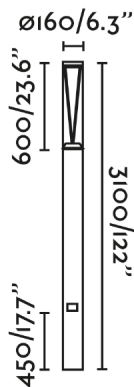

RUSH is a collection of technical lighting for the outdoors. The entire collection is made of aluminium and transparent polycarbonate, has a shock resistance of IK10 and has IP65 which gives it high protection against rain and solid bodies. This 3'1m pole lamp is perfect for lighting gardens or parks. The 360° option allows symmetrical lighting. Using the wide variant it is possible to dissipate the light at a greater distance. CASAMBI version. With a colour temperature of 4000K, this down light allows you to create warm and comfortable environments.

### General characteristics

Fixation	Floor
Type	I
IP	65
voltage	220V-240V
Hertz	50/60Hz
Power	38W
IK	10