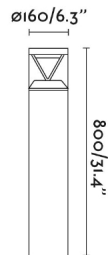

## General characteristics

Fixation	Floor
Type	I
IP	65
voltage	220V-240V
Hertz	50/60Hz
Power	20W
IK	10