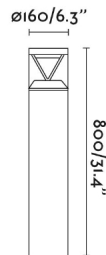

General characteristics

Fixation	Floor
Type	I
IP	65
voltage	100V-240V
Hertz	50/60Hz
Power	20W
IK	10

Material

Body/Structure	Aluminium+PC
Diffuser	PC

Finish

Body/Structure	Dark Grey
Diffuser	Transparent

Lighting characteristics