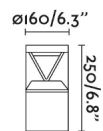

General characteristics

Fixation	Post, Floor
Type	I
IP	65
voltage	220V-240V
Hertz	50/60Hz
Power	14W
IK	10

Material

Body/Structure	Aluminium+PC
Diffuser	PC

Finish

Body/Structure	Dark Grey
Diffuser	Transparent