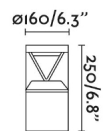

General characteristics

Fixation	Post, Floor
Type	I
IP	65
voltage	220V-240V
Hertz	50/60Hz
Power	14W
IK	10

Material

Body/Structure	Aluminium+PC
Diffuser	PC

Finish

Body/Structure	Dark Grey
Diffuser	Transparent