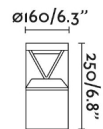

General characteristics

Fixation	Post, Floor
Type	I
IP	65
voltage	220V-240V
Hertz	50/60Hz
Power	14W
IK	10

Material

Body/Structure	Aluminium+PC
Diffuser	PC

Finish

Body/Structure	Dark Grey
Diffuser	Transparent