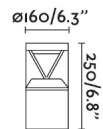

## General characteristics

Fixation	Post, Floor
Type	I
IP	65
voltage	100V-240V
Hertz	50/60Hz
Power	14W
IK	10