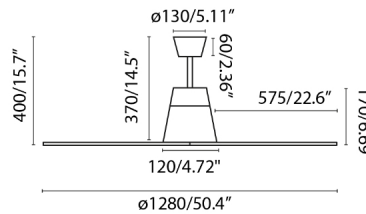

## General characteristics

Fixation	Ceiling
Type	I
IP	44
voltage	220V-240V
Hertz	50/60Hz
Power	17W
W	3-5-8-12-21-31
RPM	50-71-93-115-138-162
Airflow (m3/min)	183.09
Reverse function	Yes
Engine type	DC
No. of blades	4
Reversible blades	No
Pitched ceiling	Yes
Can be installed without seat post	No
Type of control included	Remote control + Alexa/Google/Siri