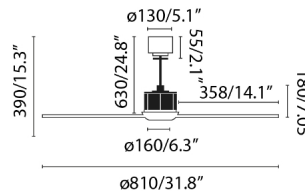

General characteristics

Fixation	Ceiling
Type	I
IP	20
voltage	100V-240V
Hertz	50/60Hz
Power	16W
W	2,8-3,2-4-5-6,7-9
RPM	51-86-122-158-195-235
Airflow (m3/min)	121.69
Reverse function	Yes
Engine type	DC
No. of blades	3
Reversible blades	No
Pitched ceiling	No
Can be installed without seat post	No
Type of control included	Remote control + Alexa/Google/Siri

Material

Body/Structure	Steel
Diffuser	Glass
Blade material	PC

Lighting characteristics

Light source included	Yes
Temperature	3000K
LM	709lm
CRI	>80
Energy classification	E

Driver

Additional information

Additional rods length	100-200mm
-------------------------------	-----------