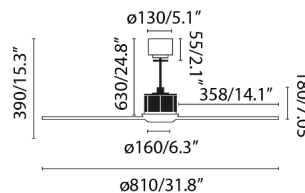

General characteristics

Fixation	Ceiling
Type	I
IP	20
voltage	100V-240V
Hertz	50/60Hz
Power	16W
W	2,8-3,2-4-5-6,7-9
RPM	51-86-122-158-195-235
Airflow (m3/min)	121.69
Reverse function	Yes
Engine type	DC
No. of blades	3
Reversible blades	No
Pitched ceiling	No
Can be installed without seat post	No
Type of control included	Remote control + Alexa/Google/Siri

Material

Body/Structure	Steel
Diffuser	Glass
Blade material	PC

Lighting characteristics

Light source included	Yes
Temperature	3000K
LM	709lm
CRI	>80
Energy classification	E

Driver

Additional information

Additional rods length	100-200mm

File download

General documents	Download >
Images	Download >
	Download >
	Download >
2D / 3D	Download >
	Download >
BIM	Download >