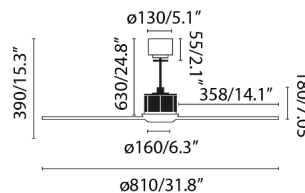

General characteristics

Fixation	Ceiling
Type	I
IP	20
voltage	100V-240V
Hertz	50/60Hz
Power	16W
W	2,8-3,2-4-5-6,7-9
RPM	51-86-122-158-195-235
Airflow (m3/min)	121.69
Reverse function	Yes
Engine type	DC
No. of blades	3
Reversible blades	No
Pitched ceiling	No
Can be installed without seat post	No
Type of control included	Remote control + Alexa/Google/Siri

Material

Body/Structure	Steel
Diffuser	Glass
Blade material	PC

Lighting characteristics

Light source included	Yes
Temperature	3000K
LM	709lm
CRI	>80
Energy classification	E

Driver

Additional information

Additional rods length	100-200mm
------------------------	-----------